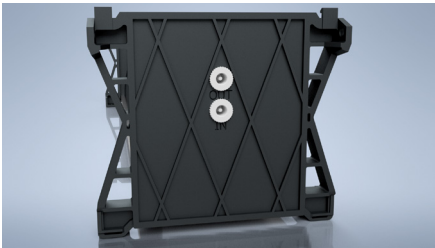

USER MANUAL

QGM

5-Way Stackable Charging Cradle

we watch gas where you can't

CONTENTS

Read Before Use	3
Description	3
Repairs	3
Disposal	3
Specifications	3
Limited Warranty	4

READ BEFORE USE

All persons responsible for the operation, maintenance and repair of this product must read this manual carefully. The product will function in accordance with the specifications only if it is operated, maintained and repaired in accordance with the manufacturers instructions.

DESCRIPTION

1. This product is designed to charge up to 5 WatchGas QGM gas detectors at the same time.
2. Please use with charger for 5WSCC P/N:7177214.
3. After connecting, place the QGM unit, that needs charging, into the cradle.

Connect the charger (P/N:7177214) to the input port

Only use 5-Way Stackable Charging Cradle (P/N:7177213) in combination with the charger (P/N:7177214)

Mount charging cradle to desk or wall use recommended 4.8mm mounting screws

Link up to 4 charging cradles with the (Optional) Link cable (7177215). Connect from output port to second cradle's input port

Stackable

It is also possible to charge up right

REPAIRS

Internal and external modifications to the device can be dangerous, and are prohibited by the manufacturer. Non-compliance may lead to void product warranty. Should a defect occur, please contact our service department for assistance.